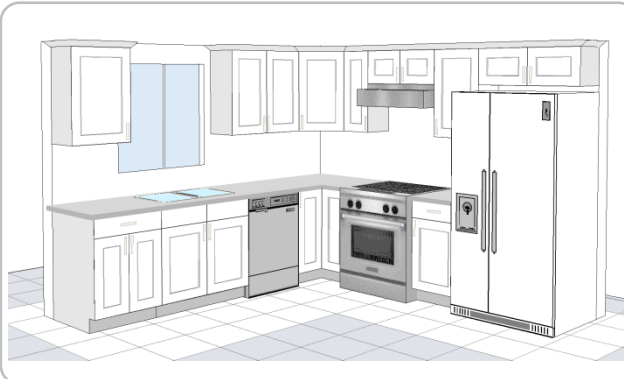

VA48

*Drawer Base to the left or right of sink can be specified

AVERAGE KITCHEN ESTIMATE

10 X 10 Kitchen	COLORS	PRICE
B18 W1236	White Shaker	\$3,155
B21 W1836	Grey Shaker	\$3,155
SB36 W2136	Ash Taupe	\$3,121
BLS36 W3336	Antique White	\$3,708
TK8x2 W3018	American Walnut	\$4,602
BPF34x2 W3618		
WPF36x5 WDC2436		