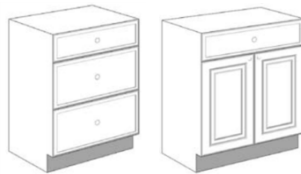

Malibu Collection
GREY SHAKER

WALL CABINETS

Solid Wood

30" HEIGHT

W09"	133.82
W12"	150.95
W15"	172.82
W18"	185.51
W21"	202.33
W24"	226.52
W27"	240.41
W30"	255.65
W33"	266.19
W36"	280.77

36" HEIGHT

W09"	153.63
W12"	175.12
W15"	189.41
W18"	203.58
W21"	235.53
W24"	254.06
W27"	266.62
W30"	281.99
W33"	296.29
W36"	308.72

42" HEIGHT

W09"	174.97
W12"	190.47
W15"	207.17
W18"	219.48
W21"	260.67
W24"	276.77
W27"	292.30
W30"	303.78
W33"	319.95
W36"	336.65

Innocraft
 ECO CABINETRY
 friendly

- Door:** Solid Wood (Rubberwood)
- Frame:** Solid Wood (Rubberwood)
 (Doors are made in one piece solid wood)
- Frame:** Flush face frame, Full Overlay
- Panel:** 5/8" Plywood
- Tracks:** Undermount Soft close
- Hinges:** Soft close
- Drawer:** Solid wood Dovetailed
- Interior:** Natural Wood Color
- Vanities:** All Standard Sizes Available

BASE CABINETS

Solid Wood

DOORS

B09"	195.33
B12"	210.72
B15"	230.77
B18"	249.87
B21"	267.66
B24"	311.08
B27"	339.54
B30"	367.99
B33"	399.89
B36"	421.74

DRAWERS & SINK

DB15"	363.43
DB18"	394.20
DB21"	436.05
DB24"	461.09
DB30"	503.53
Sink30"	286.50
Sink33"	300.65
Sink36"	317.96
Sink42"	335.52
SinkDiag 41"	317.46