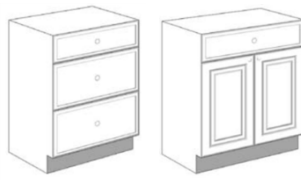

Monterey Collection
ESPRESSO SHAKER

WALL CABINETS

Solid Wood

30" HEIGHT

W09"	136.42
W12"	156.47
W15"	189.69
W18"	206.96
W21"	223.14
W24"	206.87
W27"	240.44
W30"	266.71
W33"	258.73
W36"	231.20

36" HEIGHT

W09"	156.47
W12"	178.77
W15"	154.03
W18"	178.54
W21"	194.31
W24"	176.82
W27"	192.87
W30"	211.07
W33"	189.69
W36"	206.96

42" HEIGHT

W09"	178.77
W12"	154.03
W15"	178.54
W18"	194.31
W21"	176.82
W24"	192.87
W27"	211.07
W30"	189.69
W33"	206.96
W36"	223.14

Innocraft
 ECO CABINETRY
 friendly

- Door:** Solid Wood (Rubberwood)
- Frame:** Solid Wood (Rubberwood)
 (Doors are made in one piece solid wood)
- Frame:** Flush face frame, Full Overlay
- Panel:** 5/8" Plywood
- Tracks:** Undermount Softclose
- Hinges:** Softclose
- Drawer:** Solid wood Dovetailed
- Interior:** Natural Wood Color
- Vanities:** All Standard Sizes Available

BASE CABINETS

Solid Wood

DOORS

B09"	193.14
B12"	207.74
B15"	227.41
B18"	245.75
B21"	262.65
B24"	306.89
B27"	334.80
B30"	362.70
B33"	393.74
B36"	416.34

DRAWERS & SINK

DB15"	349.03
DB18"	379.73
DB21"	422.51
DB24"	446.85
DB30"	486.76
Sink30"	288.62
Sink33"	303.53
Sink36"	321.98
Sink42"	340.08
SinkDiag 41"	314.70