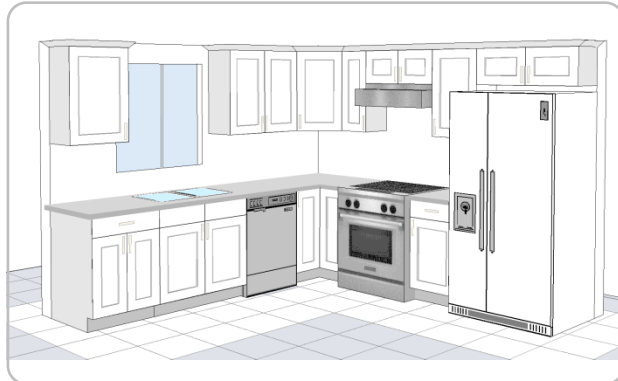

VA48

*Drawer Base to the left or right of sink can be specified

AVERAGE KITCHEN ESTIMATE

10 X 10 Kitchen		COLORS	PRICE
B18	W1236	White Shaker	\$2,972
B21	W1836	Grey Shaker	\$2,972
SB36	W2136	Ash Taupe	\$3,121
BLS36	W3336	Mahogany	\$3,270
TK8x2	W3018	Espresso	\$3,270
BPF34x2	W3618	Antique White	\$3,418
WPF36x5	WDC2436	American Walnut	\$3,716