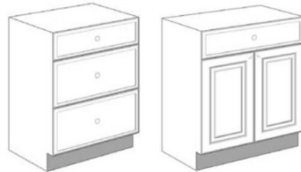

Mallibu Collection
ASH TAUPE

WALL CABINETS

Solid Wood

30" HEIGHT

W09"	129.04
W12"	145.63
W15"	166.96
W18"	179.16
W21"	195.40
W24"	218.56
W27"	231.92
W30"	246.38
W33"	256.63
W36"	270.42

36" HEIGHT

W09"	148.07
W12"	168.87
W15"	182.53
W18"	196.02
W21"	227.28
W24"	244.69
W27"	256.71
W30"	271.35
W33"	285.02
W36"	296.86

42" HEIGHT

W09"	168.91
W12"	183.73
W15"	199.70
W18"	211.33
W21"	251.84
W24"	266.47
W27"	281.27
W30"	292.07
W33"	307.55
W36"	323.52

Innocraft
 ECO CABINETS
 friendly

Door: Solid Wood (Rubberwood)
Frame: Solid Wood (Rubberwood)
 (Doors are made in one piece solid wood)
Frame: Flush face frame, Full Overlay
Panel: 5/8" Plywood
Tracks: Undermount Soft close
Hinges: Soft close
Drawer: Solid wood Dovetailed
Interior: Natural Wood Color
Vanities: All Standard Sizes Available

BASE CABINETS

Solid Wood

DOORS

B09"	185.35
B12"	199.65
B15"	218.60
B18"	236.45
B21"	252.99
B24"	294.84
B27"	321.73
B30"	348.62
B33"	378.64
B36"	399.87

DRAWERS & SINK

DB15"	339.71
DB18"	369.04
DB21"	409.46
DB24"	433.01
DB30"	472.25
Sink30"	274.53
Sink33"	288.42
Sink36"	305.52
Sink42"	322.55
SinkDiag 41"	301.65