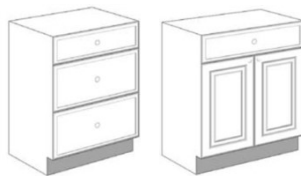

Monterey Collection
AMERICAN WALNUT

WALL CABINETS

Solid Wood

30" HEIGHT

W24"	370.31
W30"	417.69
W36"	459.49

36" HEIGHT

W09"	255.05
W12"	277.63
W15"	301.07
W18"	323.20
W21"	357.75
W24"	412.37
W27"	433.49
W30"	457.46
W33"	480.90
W36"	500.71

42" HEIGHT

W09"	280.17
W12"	305.46
W15"	333.03
W18"	360.11
W21"	402.45
W24"	437.39
W27"	464.51
W30"	491.60
W33"	518.68
W36"	545.79

Innocraft
 ECO CABINETRY
 friendly

- Door:** Doors are made using 5-piece construction
- Frame:** American Walnut
- Frame:** Flush face frame, Full Overlay
- Panel:** 5/8" Plywood
- Tracks:** Undermount Soft close
- Hinges:** Soft close
- Drawer:** Solid wood Dovetailed
- Interior:** Natural Wood Color
- Vanities:** All Standard Sizes Available

BASE CABINETS

Solid Wood

DOORS

B09"	241.38
B12"	260.40
B15"	291.27
B18"	316.59
B21"	340.49
B24"	400.84
B27"	467.46
B30"	498.42
B33"	560.43
B36"	583.80

DRAWERS & SINK

DB15"	455.78
DB18"	491.44
DB21"	549.24
DB24"	585.46
DB30"	635.39
Sink33"	470.21
Sink36"	489.45
Sink42"	520.61
SinkDiag 41"	441.43