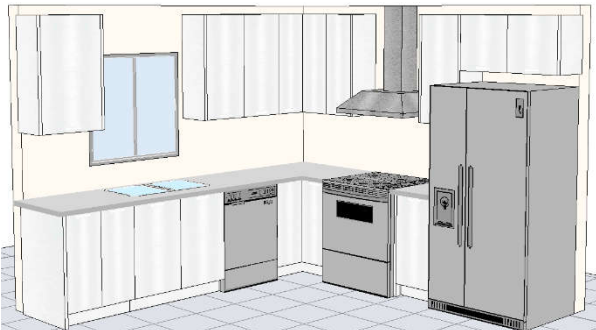

VANITIES Depth: 21" Height: 32"

Drawer Base 12"	174.47
Drawer Base 15"	182.73
Drawer Base 18"	192.80
Sink Base 24"	160.89
Sink Base 30"	175.00
Sink Base 36"	190.62

*Each Cabinet Comes With One Metal Support Leg

Drawer Base 12", 15", 18"

Sink Base 24", 30", 36"

AVERAGE KITCHEN ESTIMATE

10 X 10 Kitchen		COLORS	PRICE
1xB15	1xW3336	White Gloss	\$ 3,942
1xB24	1xW3618	Charcoal Gloss	\$ 3,942
1xBLS36	1xWSC2436	Matte White	\$ 2,720
1xSB36	2xBEP35	Matte Grey	\$ 2,720
1xW1236	2xF38	Lucca	\$ 2,568
1xW1536	2xTK8	Bella	\$ 2,568
1xW2136	7xWEP38		