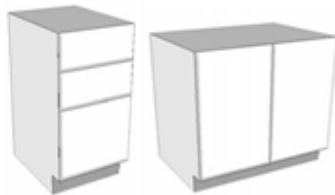

Catalina Collection
Charcoal Gloss

WALL CABINETS

Premium MDF

30" HEIGHT

W09"	129.49
W12"	146.03
W15"	165.50
W18"	184.37
W21"	222.98
W24"	258.28
W24"S	258.28
W27"	280.11
W30"	298.42
W33"	319.07
W36"	336.77

WALL PANTRY

*Pantry = base cabinet + pantry top cabinet

WWP1849	363.55
WWP1852	374.62
WWP1855	387.48
WWP1858	405.48
WWP1861	418.91
WWP2449	459.56
WWP2449S	459.56
WWP2452	470.59
WWP2455	487.63
WWP2455S	487.63
WWP2458	509.14
WWP2461	524.51
WWP2461S	524.51
WWP3049	535.18
WWP3052	551.80
WWP3055	576.29
WWP3058	602.27
WWP3061	620.07

BASE CABINETS

Premium MDF

DOORS

B12"	177.35
B15"	197.42
B18"	216.89
B21"	256.10
B24"	294.40
B24"S	294.40
B27"	316.23
B30"	335.14
B33"	356.39
B36"	374.69

DRAWERS & SINK

DB12"	342.88
DB15"	365.36
DB18"	390.23
DB21"	433.04
DB24"	410.48
DB30"	455.44
DB36	499.19
Sink33"	317.99
Sink36"	332.69