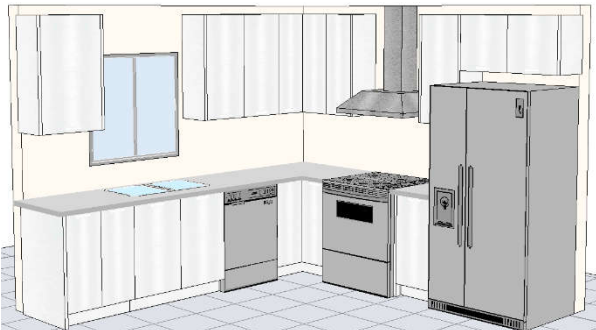

Innocraft CABINETRY

Above The Appliance

(Width) (Height) (Depth)

W301212	93.62
W301224	122.42
W301512	102.77
W301524	132.77
W301812	119.72
W301824	162.32
W302112	133.40
W302124	178.40
W302412	147.05
W302424	193.85
W361212	105.28
W361224	138.88
W361512	115.89
W361524	150.69
W361812	136.70
W361824	186.50
W362112	154.42
W362124	206.02
W362412	167.67
W362424	219.87

Lift-Up Cabinets

(Width) (Height) (Depth)

W241512	134.14
W241812	185.62
W242112	200.24
W301512	192.26
W301812	202.00
W361512	208.97
W361812	216.58
W362112	234.30

Wall Straight Corners

WSC2430	$ 208.54
WSC2436	$ 247.99
WSC2442	$ 266.66

Accessories

Fillers

Filler 4 x 32	15.96
Filler 4 x 38	19.16
Filler 4 x 44	23.00
Filler 2 x 96	26.61
Filler 4 x 96	43.55

Panels

FP2196	154.08
FP3596	304.64
Island 26"	86.87
Island 38"	115.19
Island 50"	159.20
Ref. 27"x96"	240.84
Va. Panel 24"	48.37
Base End 35"	79.61
Base End 96"	207.57
Wall End 32"	46.91
Wall End 38"	56.23
Wall End 44"	64.99
WBP 13"x96"	103.79
Toe Kick	22.68

VANITIES

Depth: 21" Height: 32"

Drawer Base 12"	174.47
Drawer Base 15"	182.73
Drawer Base 18"	192.80
Sink Base 24"	160.89
Sink Base 30"	175.00
Sink Base 36"	190.62

*Each Cabinet Comes With One Metal Support Leg

AVERAGE KITCHEN ESTIMATE

10 X 10 Kitchen		COLORS	PRICE
1xB15	1xW3336	White Gloss	$ 3,942
1xB24	1xW3618	Charcoal Gloss	$ 3,942
1xBLS36	1xWSC2436	Matte White	$ 2,720
1xSB36	2xBEP35	Matte Grey	$ 2,720
1xW1236	2xF38	Lucca	$ 2,568
1xW1536	2xTK8	Bella	$ 2,568
1xW2136	7xWEP38