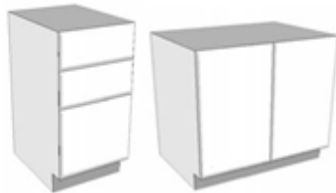

*Pantry = base cabinet + pantry top cabinet

WWP1849	242.27
WWP1855	258.70
WWP1861	277.25
WWP2449S	300.43
WWP2455S	318.64
WWP2461S	338.63
WWP3049	346.15
WWP3055	369.55
WWP3061	392.65

BASE CABINETS

Premium MDF

DOORS

B12"	121.54
B15"	133.07
B18"	143.99
B21"	161.95
B24"	182.78
B24"S	182.78
B27"	195.29
B30"	206.43
B33"	218.35
B36"	228.88

DRAWERS & SINK

DB12"	268.43
DB15"	282.36
DB18"	298.69
DB21"	320.24
DB24"	289.55
DB30"	317.41
DB36	344.06
Sink33"	179.95
Sink36"	222.88