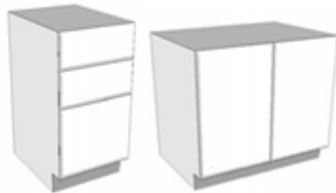

Catalina Collection
White Gloss

WALL CABINETS

Premium MDF

30" HEIGHT

W09"	129.49
W12"	146.03
W15"	165.50
W18"	184.37
W21"	222.98
W24"	258.28
W24"S	258.28
W27"	280.11
W30"	298.42
W33"	319.07
W36"	336.77

36" HEIGHT

WALL PANTRY

*Pantry = base cabinet + pantry top cabinet

WWP1849	363.55
WWP1855	387.48
WWP1861	418.91
WWP2449S	459.56
WWP2455S	487.63
WWP2461S	524.51
WWP3049	535.18
WWP3055	576.29
WWP3061	620.07

BASE CABINETS

Premium MDF

DOORS

B12"	177.35
B15"	197.42
B18"	216.89
B21"	256.10
B24"	294.40
B24"S	294.40
B27"	316.23
B30"	335.14
B33"	356.39
B36"	374.69

DRAWERS & SINK

DB12"	342.88
DB15"	365.36
DB18"	390.23
DB21"	433.04
DB24"	410.48
DB30"	455.44
DB36	499.19
Sink33"	317.99
Sink36"	368.69