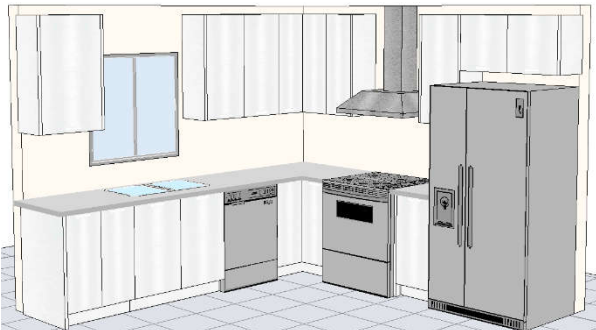

Innocraft CABINETRY

Above The Appliance

(Width) (Height) (Depth)

W301212	158.75
W301224	187.55
W301512	176.45
W301524	206.45
W301812	201.94
W301824	244.54
W302112	233.15
W302124	278.15
W302412	264.25
W302424	311.05
W361212	181.57
W361224	215.17
W361512	202.43
W361524	237.23
W361812	233.50
W361824	283.30
W362112	276.73
W362124	328.33
W362412	305.45
W362424	357.65

Lift-Up Cabinets

(Width) (Height) (Depth)

W241512	185.63
W241812	243.95
W242112	275.57
W301512	256.61
W301812	274.90
W361512	283.19
W361812	304.06
W362112	347.29

Wall Straight Corners

WSC2430	323.88
WSC2436	377.16
WSC2442	411.34

Accessories

Fillers

Filler 4 x 32	23.30
Filler 4 x 38	27.97
Filler 4 x 44	33.55
Filler 2 x 96	38.83
Filler 4 x 96	63.55

Panels

FP2196	224.78
FP3596	444.44
Island 26"	126.73
Island 38"	168.05
Island 50"	232.27
Ref. 27"x96"	351.37
Va. Panel 24"	70.55
Base End 35"	116.14
Base End 96"	302.83
Wall End 32"	68.44
Wall End 38"	82.02
Wall End 44"	94.82
WBP 13"x96"	151.42
Toe Kick	33.09

VANITIES

Depth: 21" Height: 32"

Drawer Base 12"	234.03
Drawer Base 15"	249.13
Drawer Base 18"	266.03
Sink Base 24"	257.63
Sink Base 30"	285.41
Sink Base 36"	316.49

*Each Cabinet Comes With One Metal Support Leg

AVERAGE KITCHEN ESTIMATE

10 X 10 Kitchen		COLORS	PRICE
1xB15	1xW3336	White Gloss	$ 3,942
1xB24	1xW3618	Charcoal Gloss	$ 3,942
1xBLS36	1xWSC2436	Matte White	$ 2,720
1xSB36	2xBEP35	Matte Grey	$ 2,720
1xW1236	2xF38	Lucca	$ 2,568
1xW1536	2xTK8	Bella	$ 2,568
1xW2136	7xWEP38