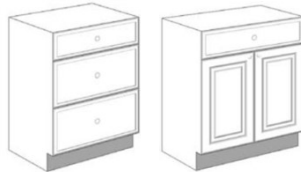

42" HEIGHT

W09"	280.17
W12"	305.46
W15"	333.03
W18"	360.11
W21"	402.45
W24"	437.39
W27"	464.51
W30"	491.60
W33"	518.68
W36"	545.79

Innocraft
 ECO CABINETRY
 friendly

- Door:** Doors are made using 5-piece construction
- Frame:** American Walnut
- Frame:** Flush face frame, Full Overlay
- Panel:** 5/8" Plywood
- Tracks:** Undermount Soft close
- Hinges:** Soft close
- Drawer:** Solid wood Dovetailed
- Interior:** Natural Wood Color
- Vanities:** All Standard Sizes Available

BASE CABINETS

Solid Wood

DOORS

B09"	241.38
B12"	260.40
B15"	291.27
B18"	316.59
B21"	340.49
B24"	400.84
B27"	467.46
B30"	498.42
B33"	560.43
B36"	583.80

DRAWERS & SINK

DB15"	455.78
DB18"	491.44
DB21"	549.24
DB24"	585.46
DB30"	635.39
Sink33"	470.21
Sink36"	489.45
Sink42"	520.61
SinkDiag 41"	441.43